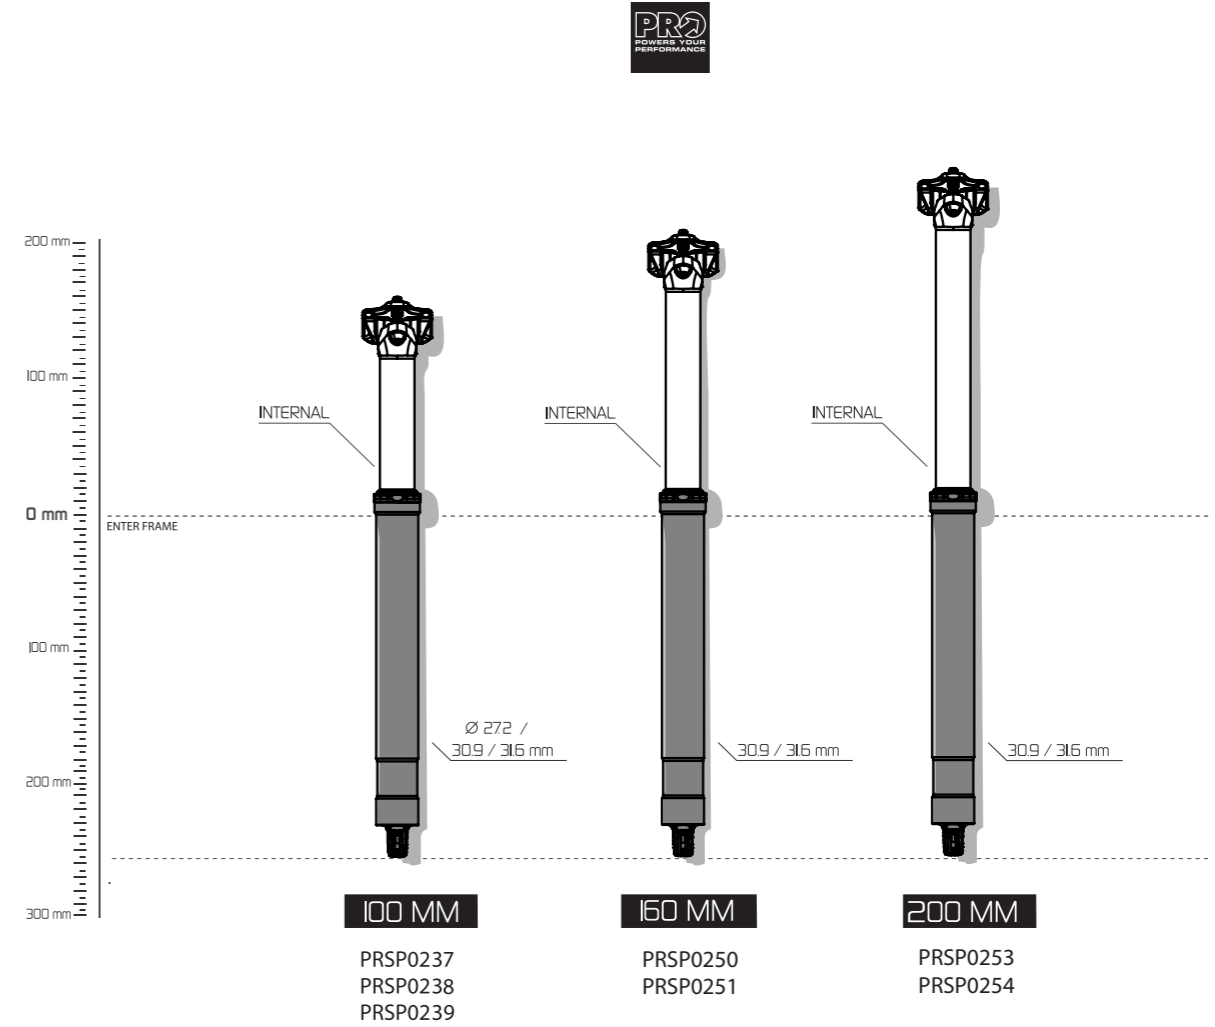

PRO THARSIS

PRO THARSIS
DROPPER SEATPOST
INSTALLATION
PRSI0071B

OPTION A: PRAC0211

OPTION B: PRAC0212

WWW.PRO-BIKEGEAR.COM