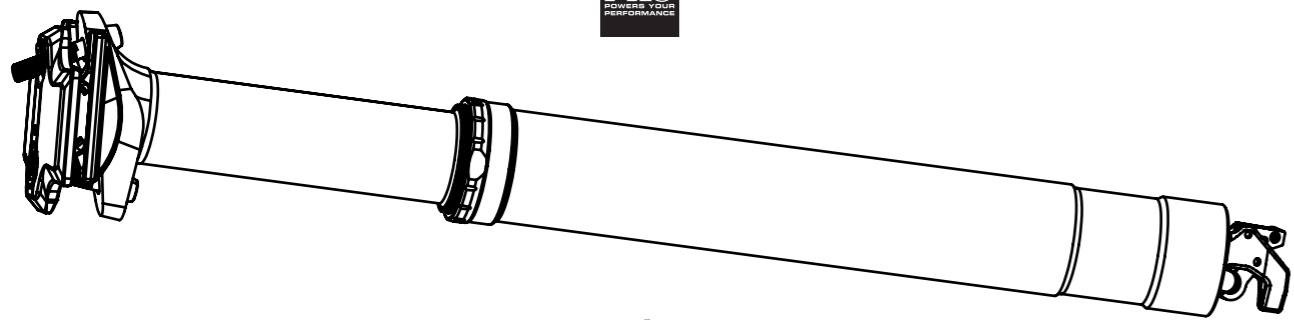

PRO THARSIS

PRO THARSIS
DROPPER SEATPOST
INSTALLATION
PRSI0071B

OPTION A: PRAC0211

OPTION B: PRAC0212

WWW.PRO-BIKEGEAR.COM