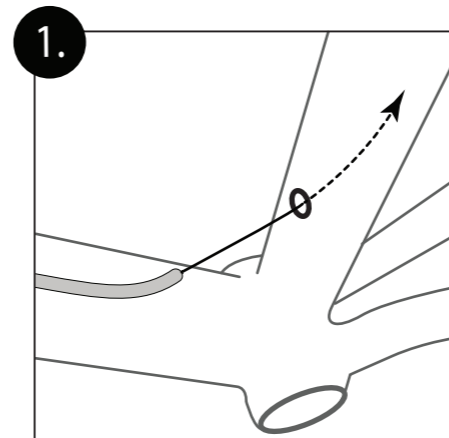

PRO THARSIS

PRO THARSIS
DROPPER SEATPOST
INSTALLATION
PRSI0071B

OPTION A: PRAC0211

OPTION B: PRAC0212

WWW.PRO-BIKEGEAR.COM