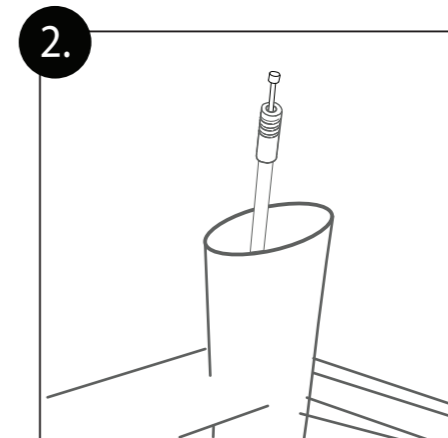

PRO THARSIS

PRO THARSIS
DROPPER SEATPOST
INSTALLATION
PRSI0071B

OPTION A: PRAC0211

OPTION B: PRAC0212

WWW.PRO-BIKEGEAR.COM