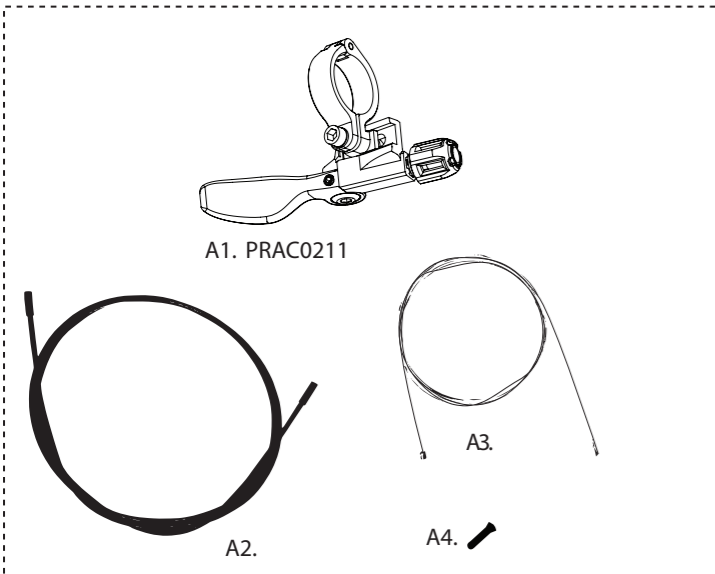

PRO THARSIS

PRO THARSIS
DROPPER SEATPOST
INSTALLATION
PRSI0071B

OPTION A: PRAC0211

OPTION B: PRAC0212

WWW.PRO-BIKEGEAR.COM