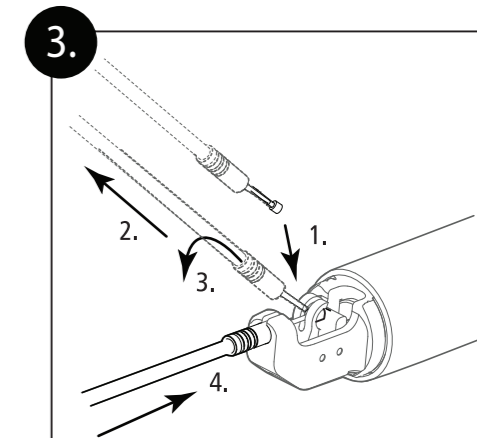

PRO THARSIS

PRO THARSIS
DROPPER SEATPOST
INSTALLATION
PRSI0071B

OPTION A: PRAC0211

OPTION B: PRAC0212

WWW.PRO-BIKEGEAR.COM