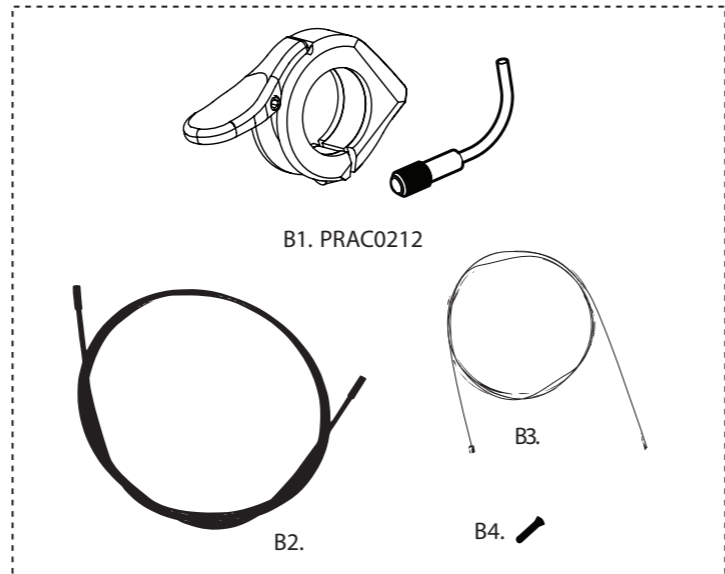

PRO THARSIS

PRO THARSIS
DROPPER SEATPOST
INSTALLATION
PRSI0071B

OPTION A: PRAC0211

OPTION B: PRAC0212

WWW.PRO-BIKEGEAR.COM